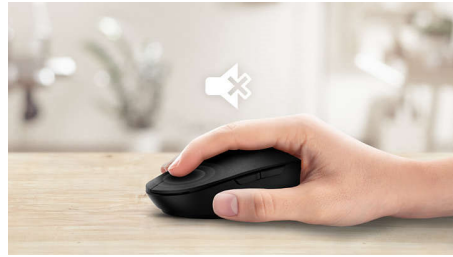

- Ambidextrous shape feels good in right or left hand
- Comfortable ergonomic mouse design feels great
- High-definition optical tracking for smooth control

Advanced technology for ultimate performance

- Up to 1,600 DPI

Silent design

- Reduced click sound, for a quiet and comfortable experience

PHILIPS

Wireless mouse
2.4 GHz Wireless Silent design, Intelligent power saving

SPK7307WL/01

Highlights

Smooth optical tracking

High-definition optical tracking for smooth control

Reduced click sound

Reduced click sound, for a quiet and comfortable experience

Ambidextrous mouse design

Ambidextrous shape feels good in right or left hand

Comfortable ergonomic design

Comfortable ergonomic mouse design feels great

2.4 G wireless connection

Keep the computer wires at bay. For any keyboard/mouse equipped with this feature, you can connect the accessory to any PC via a speedy 2.4 Hz wireless connection. The simple setup process, along with the accessory's sleek design, is sure to leave your workspace looking clean and wire-free.