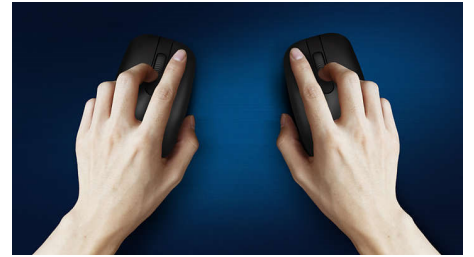

- Ambidextrous shape feels good in right or left hand
- Comfortable ergonomic mouse design feels great
- High-definition optical tracking for smooth control

Advanced technology for ultimate performance

- Up to 1,600 DPI

Silent design

- Reduced click sound, for a quiet and comfortable experience

PHILIPS

Wireless mouse
2.4 GHz Wireless Silent design, Intelligent power saving

SPK7307WL/01

Highlights

Smooth optical tracking

High-definition optical tracking for smooth control

Reduced click sound

Reduced click sound, for a quiet and comfortable experience

Ambidextrous mouse design

Ambidextrous shape feels good in right or left hand

Comfortable ergonomic design

Comfortable ergonomic mouse design feels great

2.4 G wireless connection

Keep the computer wires at bay. For any keyboard/mouse equipped with this feature, you can connect the accessory to any PC via a speedy 2.4 Hz wireless connection. The simple setup process, along with the accessory's sleek design, is sure to leave your workspace looking clean and wire-free.