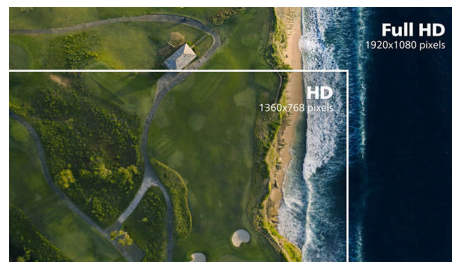

16:9 Full HD display

Picture quality matters. Regular displays deliver quality, but you expect more. This display features enhanced Full HD 1920 x 1080 resolution. With Full HD for crisp detail paired with high brightness, incredible contrast and realistic colours, expect a true-to-life picture.