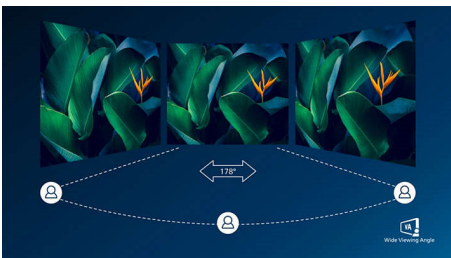

VA display

The Philips VA LED display uses an advanced multi-domain vertical alignment technology

that gives you super-high static contrast ratios for extra-vivid and bright images. While standard office applications are handled with ease, it is especially suitable for photos, web browsing, films, gaming and demanding graphical applications. Its optimised pixel management technology gives you a 178/178 degree extra-wide viewing angle, resulting in crisp images.