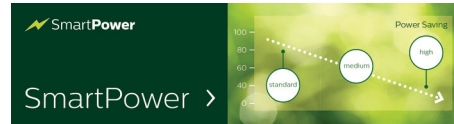

SmartPower

The backlight intensity can be controlled and pre-set by the system to reduce the power consumption by up to 50%, which saves substantially on energy costs.