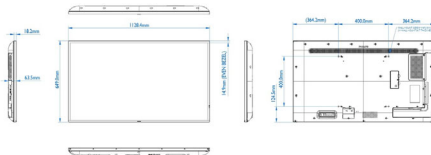

Power

- Standby power consumption: 0.5 W
- Mains power: 100 ~ 240 VAC, 50 ~ 60 Hz
- Consumption (Typical): 105 W
- Consumption (Max): 165 W
- Energy Label Class: G

Operating conditions

- Temperature range (operation): 0 ~ 40 °C
- Temperature range (storage): -20 ~ 60 °C
- Altitude: 0 ~ 3000 m
- MTBF: 50,000 hour(s)
- Humidity range (operation)[RH]: 20 - 80% RH (No condensation)
- Humidity range (storage) [RH]: 5 - 95% RH (No condensation)

Sound

- Built-in speakers: 2 x 10W RMS

Accessories

- Included accessories: Quick start guide, RS232 cable, AC Power Cord, HDMI cable, Remote Control & AAA Batteries
- Stand: BM05922(Optional)
- Included Accessories: RS232 daisy-chain cable, Philips logo (x1), Screws, USB Cover (x1), AC

Switch Cover

Multimedia Applications

- USB Playback Audio: AAC, HEAAC, MPEG
- USB Playback Picture: BMP, JPEG, PNG
- USB Playback Video: MPEG, H.263, H.264, H.265, VP8

Miscellaneous

- On-Screen Display Languages: English, French, German, Spanish, Polish, Turkish, Russian, Italian, Simplified Chinese, Traditional Chinese, Arabic, Japanese, Danish, Dutch, Finnish, Norwegian, Portuguese, Swedish
- Regulatory approvals: CE, CCC, RoHS, BSMI, CB, VCCI, CU, EMF, EnergyStar 8.0, ETL, FCC, Class A, PSB
- Warranty: 3 year warranty

Issue date 2022-07-14

Version: 4.0.1

12 NC: 8670 001 68854
EAN: 87 12581 76889 8

© 2022 Koninklijke Philips N.V.
All Rights reserved.

Specifications are subject to change without notice.
Trademarks are the property of Koninklijke Philips N.V.
or their respective owners.

www.philips.com