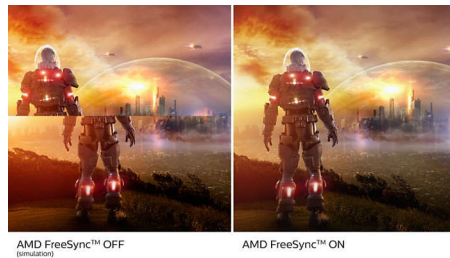

Ultra-smooth gaming

Gaming shouldn't be a choice between choppy gameplay or broken frames. With the new Philips monitor it doesn't have to be. Get fluid, artefact-free performance at virtually any frame rate with AMD FreeSync™ technology, smooth, quick refresh and ultra-fast response time.

248E9QHSB/00