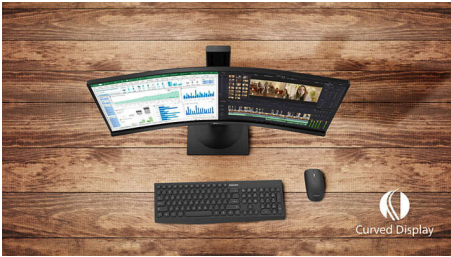

Philips
Curved LCD monitor with
Ultra Wide-Color

E Line

24 (23.6"/59.9 cm diag.)
1920 x 1080 (Full HD)

248E9QHSB

Stunning colour, ultimate immersion

Experience real immersion with Philips Curved monitors. The 24" curved E line monitor offers a truly immersive experience with stunning Full HD image quality. Ultra Wide-Color tech gives colour quality that brings your images to life!

Superb Picture Quality

- 16:9 Full HD display for crisp, detailed images
- VA display delivers awesome images with wide viewing angles
- Ultra Wide-Color wider range of colours for a vivid picture
- Effortlessly smooth gameplay with AMD FreeSync™ technology

PHILIPS

Curved LCD monitor with Ultra Wide-Color
E Line 24 (23.6"/59.9 cm diag.), 1920 x 1080 (Full HD)

Highlights

Curved display design

Desktop monitors offer a personal user experience, which suits a curved design very well. The curved screen provides a pleasant yet subtle immersion effect, which focuses on you at the centre of your desk.

ease, it is especially suitable for photos, web browsing, films, gaming and demanding graphical applications. Its optimised pixel management technology gives you a 178/178 degree extra-wide viewing angle, resulting in crisp images.