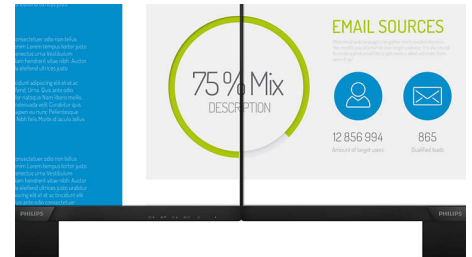

Ultra-narrow Border

The new Philips displays feature ultra-narrow borders which allow for minimal distractions and maximum viewing size. Especially suited for multi-display or tiling setups like gaming, graphic design and professional applications, the ultra-narrow border display gives you the feeling of using one large display.