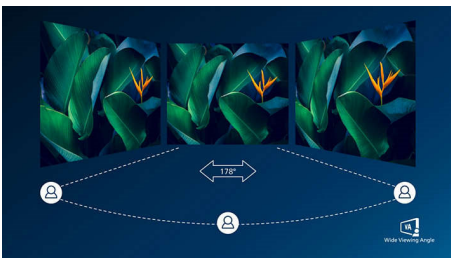

VA display

The Philips VA LED display uses an advanced multi-domain vertical alignment technology that gives you super-high static contrast ratios for extra-vivid and bright images. While standard office applications are handled with

ease, it is especially suitable for photos, web browsing, films, gaming and demanding graphical applications. Its optimised pixel management technology gives you a 178/178 degree extra-wide viewing angle, resulting in crisp images.