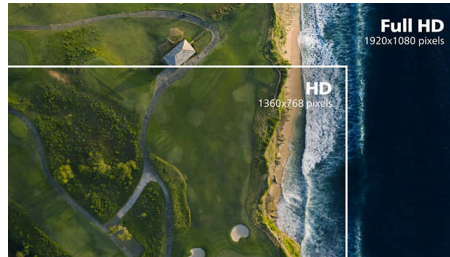

16:9 Full HD display

Picture quality matters. Regular displays deliver quality, but you expect more. This display features enhanced Full HD 1920 x 1080 resolution. With Full HD for crisp detail paired with high brightness, incredible contrast and realistic colours, expect a true-to-life picture.