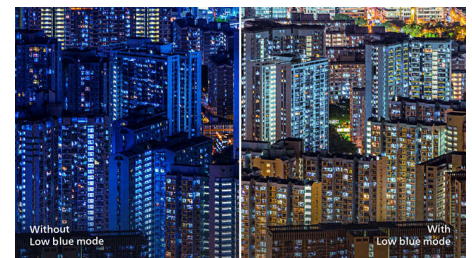

LowBlue Mode

Studies have shown that just as ultra-violet rays can cause eye damage, shortwave-length blue light rays from LED displays can cause eye damage and affect vision over time. Developed for wellbeing, the Philips LowBlue Mode setting uses a smart software technology to reduce harmful shortwave blue light.