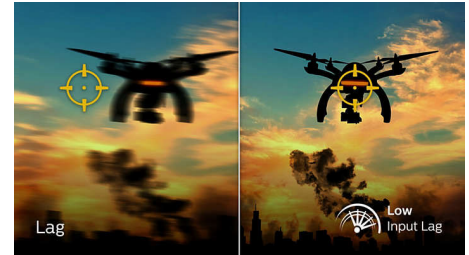

Low Input Lag

Input lag is the amount of time that elapses between performing an action with connected devices and seeing the result on screen. Low input lag reduces the time delay between entering a command from your devices to monitor, greatly improving play on twitch-sensitive video games, particularly important for playing fast-paced, competitive games.