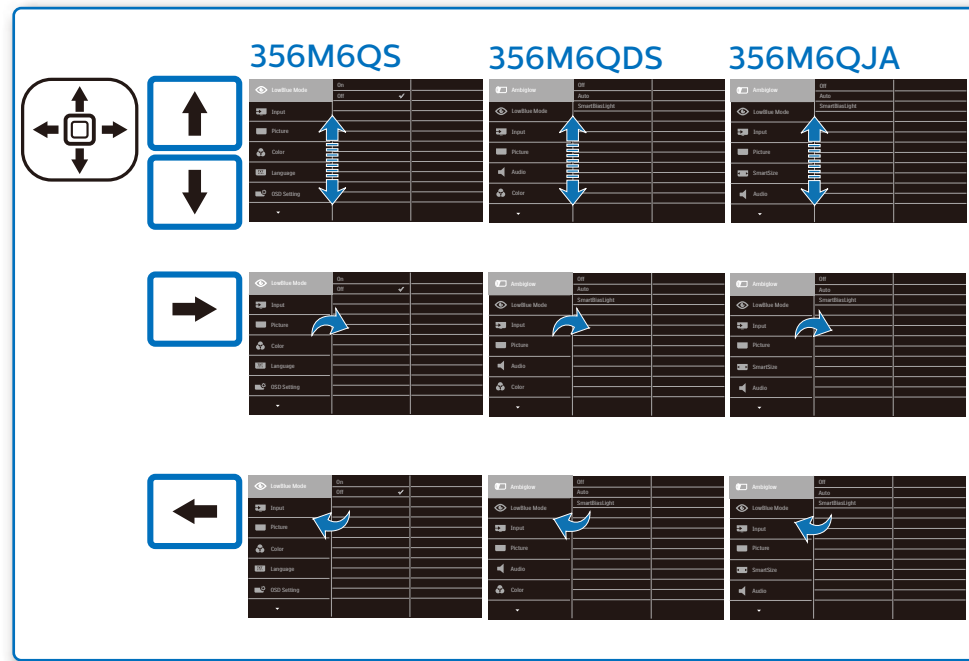

GRAPHIC DEVELOPMENT MMD	
Product name	326M6FJSB-QSG
Project no.	
Finishing	Folded sheet
Scale	1:1
Size Spreads	594 (W) x 210 (H) mm
Size	148.5 (W) x 210 (H) mm
Operator(s)	
Date amended	Feb. 22, 2017
VERSION No.	13
APPROVAL	
QC Lithographer	
Product Manager	
Date Check	
ARTWORK DOCUMENT	
Paper	80gsm White, woodfree coated
Numbers of colours	2C2C
Spotcolor	
Aftertreatment	
☐ Cropping	
☐ Coating	
☐ Varnishing	
☐ Embossing	
☐ Cutterguide	
☐ Die-cut	
☐ Binding	
☐ Glue	

3