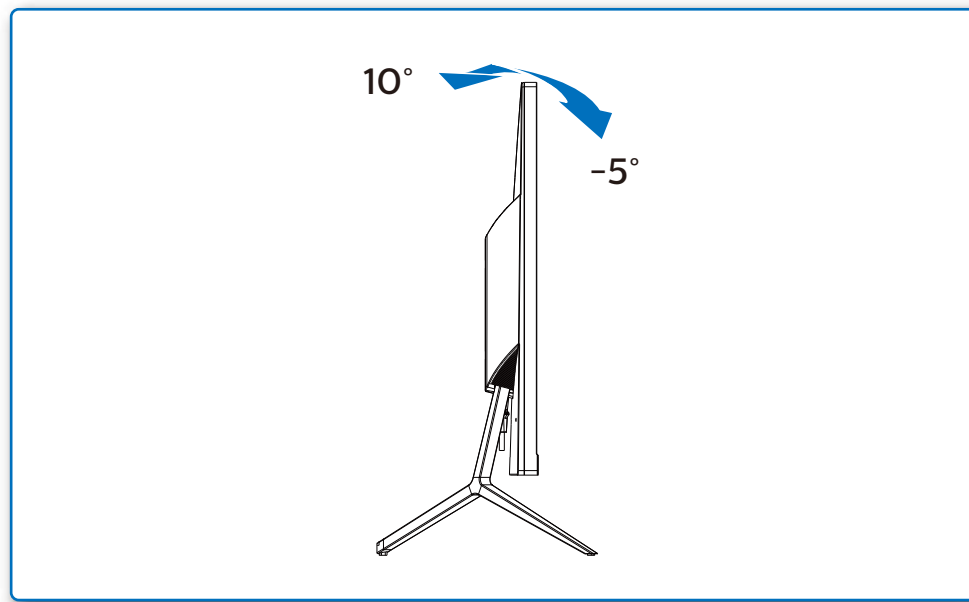

GRAPHIC DEVELOPMENT MMD	
Product name	326M6FJSB-QSG
Project no.	
Finishing	Folded sheet
Scale	1:1
Size Spreads	594 (W) x 210 (H) mm
Size	148.5 (W) x 210 (H) mm
Operator(s)	
Date amended	Feb. 22, 2017
VERSION No.	13
APPROVAL	
QC Lithographer	
Product Manager	
Date Check	
ARTWORK DOCUMENT	
Paper	80gsm White, woodfree coated
Numbers of colours	2C2C
Spotcolor	
Aftertreatment	
☐ Cropping	
☐ Coating	
☐ Varnishing	
☐ Embossing	
☐ Cutterguide	
☐ Die-cut	
☐ Binding	
☐ Glue	

3

Need help?

Online help: www.philips.com/support

需要帮助?

在线帮助: www.philips.com/support

Besoin d'Aide ?

Aide en ligne: www.philips.com/support

¿Necesita ayuda?

Ayuda en línea: www.philips.com/support

Benötigen Sie Hilfe?

Online-Hilfe: www.philips.com/support

Avete bisogno di aiuto?

Guida in linea: www.philips.com/support

Precisa ajuda?

Ajuda online: www.philips.com/support

도움이 필요하신가요?

온라인 도움말: www.philips.com/support

Потребуется помощь?

Підтримка он-лайн: www.philips.com/support

Нужна помощь?

Yardıma ihtiyacınız var mı?

Online yardım: www.philips.com/support

क्या सहायता की जरूरत है?

ऑनलाइन सहायता: www.philips.com/support

هل تريد المساعدة؟

المساعدة عبر الإنترنت: www.philips.com/support

ヘルプが必要ですか?

オンラインヘルプ: www.philips.com/support

Version: 356M6QQIT

© 2017 Koninklijke Philips N.V. All rights reserved.

This product was manufactured and brought to the market by or on behalf of Top Victory Investments Ltd. or one of its affiliates. Top Victory Investments Ltd. is the warrantor in relation to this product. Philips and the Philips Shield Emblem are registered trademarks of Koninklijke Philips N.V. used under license.

Specifications are subject to change without notice.

www.philips.com

Printed in China

Register your product and get support at www.philips.com/welcome

356M6