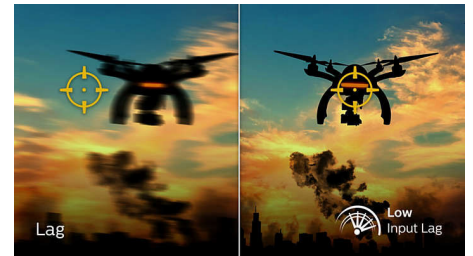

Low Input Lag

Input lag is the amount of time that elapses between performing an action with connected devices and seeing the result on screen. Low input lag reduces the time delay between entering a command from your devices to monitor, greatly improve on playing twitch-sensitive video games, particularly important to whom plays fast-paced, competitive games.