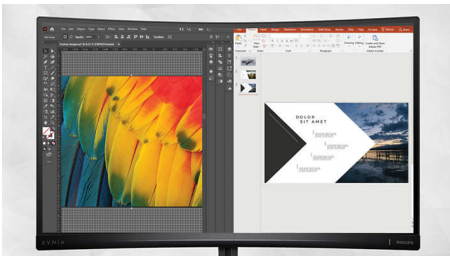

MultiView technology

With the ultra-high resolution Philips MultiView display you can now experience a world of connectivity. MultiView enables active dual connect and view so that you can work with multiple devices like a PC and notebook simultaneously, for complex multi-tasking.