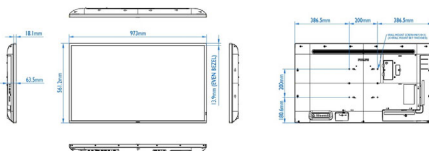

Power

- Standby power consumption: 0.5 W
- Mains power: 100 ~ 240 VAC, 50 ~ 60 Hz
- Consumption (Typical): 90 W
- Consumption (Max): 150 W
- Energy Label Class: G

Operating conditions

- Temperature range (operation): 0 ~ 40 °C
- Temperature range (storage): -20 ~ 60 °C
- Altitude: 0 ~ 3000 m
- MTBF: 50,000 hour(s)
- Humidity range (operation)[RH]: 20 - 80% RH (No condensation)
- Humidity range (storage) [RH]: 5 - 95% RH (No condensation)

Sound

- Built-in speakers: 2 x 10W RMS

Accessories

- Included accessories: Quick start guide, RS232 cable, AC Power Cord, HDMI cable, Remote Control & AAA Batteries
- Stand: BM05922(Optional)
- Included Accessories: RS232 daisy-chain cable, Philips logo (x1), Screws, USB Cover (x1), AC

Switch Cover

Multimedia Applications

- USB Playback Audio: AAC, HEAAC, MPEG
- USB Playback Picture: BMP, JPEG, PNG
- USB Playback Video: MPEG, H.263, H.264, H.265, VP8

Miscellaneous

- On-Screen Display Languages: English, French, German, Spanish, Polish, Turkish, Russian, Italian, Simplified Chinese, Traditional Chinese, Arabic, Japanese, Danish, Dutch, Finnish, Norwegian, Portuguese, Swedish
- Regulatory approvals: CE, CCC, BSMI, CB, VCCI, CU, EMF, ETL, FCC, Class A, PSB, RoHS
- Warranty: 3 year warranty

Issue date 2021-06-04

Version: 3.0.1

12 NC: 8670 001 68848
EAN: 87 12581 76885 0

© 2021 Koninklijke Philips N.V.
All Rights reserved.

Specifications are subject to change without notice.
Trademarks are the property of Koninklijke Philips N.V.
or their respective owners.

www.philips.com