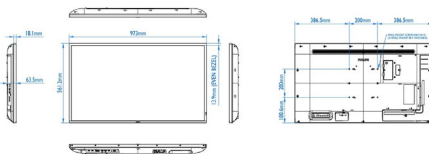

Power

- Standby power consumption: 0.5 W
- Mains power: 100 ~ 240 VAC, 50 ~ 60 Hz
- Consumption (Typical): 90 W
- Consumption (Max): 150 W
- Energy Label Class: G

Operating conditions

- Temperature range (operation): 0 ~ 40 °C
- Temperature range (storage): -20 ~ 60 °C
- Altitude: 0 ~ 3000 m
- MTBF: 50,000 hour(s)
- Humidity range (operation)[RH]: 20 - 80% RH (No condensation)
- Humidity range (storage) [RH]: 5 - 95% RH (No condensation)

Sound

- Built-in speakers: 2 x 10W RMS

Accessories

- Included accessories: Quick start guide, RS232 cable, AC Power Cord, HDMI cable, Remote Control & AAA Batteries
- Stand: BM05922(Optional)
- Included Accessories: RS232 daisy-chain cable, Philips logo (x1), Screws, USB Cover (x1), AC

Switch Cover

Multimedia Applications

- USB Playback Audio: AAC, HEAAC, MPEG
- USB Playback Picture: BMP, JPEG, PNG
- USB Playback Video: MPEG, H.263, H.264, H.265, VP8

Miscellaneous

- On-Screen Display Languages: English, French, German, Spanish, Polish, Turkish, Russian, Italian, Simplified Chinese, Traditional Chinese, Arabic, Japanese, Danish, Dutch, Finnish, Norwegian, Portuguese, Swedish
- Regulatory approvals: CE, CCC, BSMI, CB, VCCI, CU, EMF, ETL, FCC, Class A, PSB, RoHS
- Warranty: 3 year warranty

Issue date 2021-06-04

Version: 3.0.1

12 NC: 8670 001 68848
EAN: 87 12581 76885 0

© 2021 Koninklijke Philips N.V.
All Rights reserved.

Specifications are subject to change without notice.
Trademarks are the property of Koninklijke Philips N.V.
or their respective owners.

www.philips.com