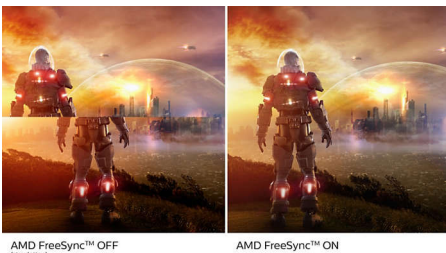

242E1GAEZ/00

Highlights

VA display

The Philips VA LED display uses an advanced multi-domain vertical alignment technology that gives you super-high static contrast ratios for extra-vivid and bright images. While standard office applications are handled with ease, it is especially suitable for photos, web browsing, films, gaming and demanding graphical applications. Its optimised pixel management technology gives you a 178/178 degree extra-wide viewing angle, resulting in crisp images.

AMD FreeSync™ Premium

Gaming shouldn't be a choice between choppy gameplay or broken frames. AMD FreeSync™ Premium equips serious gamers with a fluid, tear-free gameplay experience at peak performance. There are no compromises, game confidently with a high refresh rate, low framerate compensation and low latency.