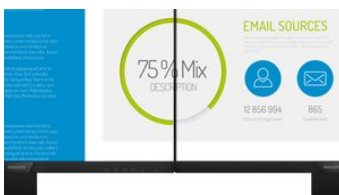

UltraNarrow Border

The new Philips displays feature ultra-narrow borders which allow for minimal distractions and maximum viewing size. Especially suited for multi-display or

tiling setup like gaming, graphic design and professional applications, the ultra-narrow border display gives you the feeling of using one large display.