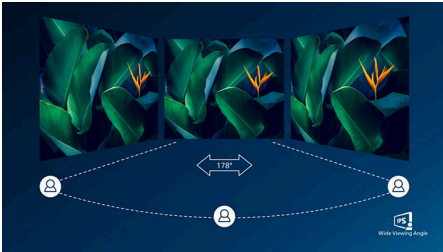

Highlights

USB-C connection

This Philips display features a USB type-C connector with power delivery. With intelligent and flexible power management, you can power charge your compatible device directly. Its slim, reversible USB-C allows for easy, one-cable connection. You can watch high-resolution video and transfer data at super speed, while powering up and recharging your compatible device at the same time.

IPS technology

IPS displays use advanced technology that gives you extra-wide viewing angles of 178/178 degrees, making it possible to view the display from almost any angle — even in 90-degree Pivot mode! Unlike standard TN panels, IPS displays gives you remarkably crisp images with vivid colours, making it ideal not only for Photos,