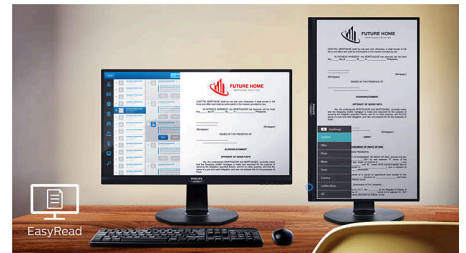

EasyRead mode

EasyRead mode for a paper-like reading experience

USB-C

Wide Viewing Angle

Quad HD

Flicker-free

LowBlue Mode

EasyRead