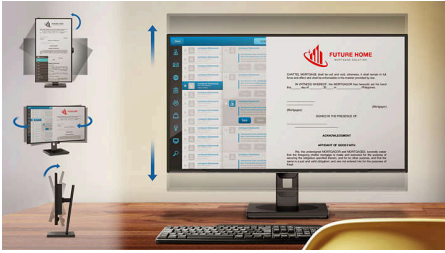

EasyRead mode

EasyRead mode for a paper-like reading experience

USB-C

Wide Viewing Angle

Quad HD

Flicker-free

LowBlue Mode

EasyRead

SmartErgo Base

PowerSensor

Business Monitor

LCD monitor with USB-C

276B9H/01

Highlights

SmartErgoBase

The SmartErgoBase is a monitor base that delivers ergonomic display comfort and provides cable management. The base can swivel, tilt and rotate to various angles to ensure maximum comfort. The height-adjustable stand guarantees the optimal viewing level, reducing the physical

strains of a long workday, while cable management reduces cable clutter and keeps the workspace neat and professional.

PowerSensor

PowerSensor is a built-in 'people sensor' that transmits and receives harmless infrared signals to determine if the user is present and then automatically reduces monitor brightness when