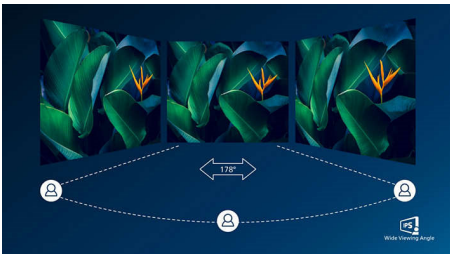

PHILIPS

LCD monitor with USB-C
B Line 27" (68.6 cm), 2560 x 1440 (QHD)

276B9H/01

Highlights

USB-C connection

This Philips display features a USB type-C connector with power delivery. With intelligent and flexible power management, you can power charge your compatible device directly. Its slim, reversible USB-C allows for easy, one-cable connection. You can watch high-resolution video and transfer data at super speed, while powering up and recharging your compatible device at the same time.

IPS technology

IPS displays use advanced technology that gives you extra-wide viewing angles of 178/178 degrees, making it possible to view the display from almost any angle — even in 90-degree Pivot mode! Unlike standard TN panels, IPS displays gives you remarkably crisp images with vivid colours, making it ideal not only for Photos, films and web browsing, but also for