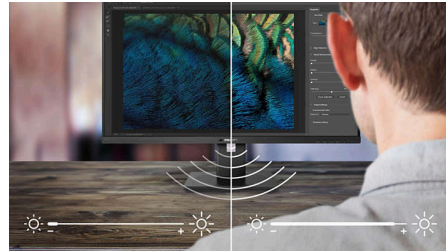

PowerSensor

PowerSensor is a built-in 'people sensor' that transmits and receives harmless infrared signals to determine if the user is present and then automatically reduces monitor brightness when

then user steps away from the desk, cutting energy costs by up to 80 percent and prolonging monitor life