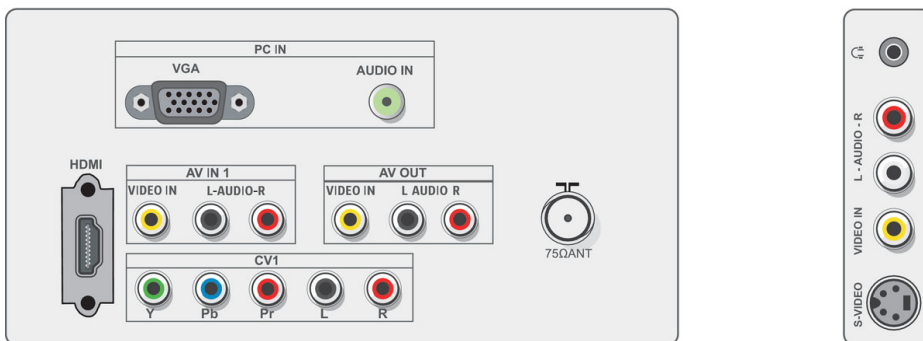

Convenience

- Ease of Installation: Automatic Tuning System (ATS), Plug & Play
- Ease of Use: On Screen Display, Program List, Side Control
- Remote control: 220T1 Remote control
- On-Screen Display languages: English, Simplified

- Chinese
- Other convenience: VESA mount (100x100mm)
- Screen Format Adjustments: Widescreen, Normal, Zoom 1, Zoom 2
- Smart mode: Movie, Standard, Personal, Vivid, Eco
- SmartSound: Music, Speech, Personal

Tuner/Reception/Transmission

- Aerial Input: 75 ohm coaxial (IEC75)
- TV system: PAL I, PAL B/G, PAL D/K
- Video Playback: NTSC, PAL
- Tuner Display: PLL

Connectivity

- Signal Input: VGA (Analog), HDMI, PC Audio in
- Ext 1: CVBS in, Audio L/R in
- Ext 2: YPbPr in, Audio L/R in
- Ext 3: CVBS out, Audio L/R out
- Other connections: S-Video in, CVBS in, Audio L/R in, Headphone out

Power

- On mode: 29W (Typ.@monitor mode)
- Off mode: 0.5 W
- Ambient temperature: 0 °C to 40 °C
- Mains power: 100-240V, 50/60Hz

Dimensions

- Product with stand (mm): 382 x 528 x 176 mm
- Product without stand (mm): 347 x 528 x 65 mm
- Packaging in mm (WxHxD): 451 x 620 x 160 mm

Weight

- Product with stand (kg): 4.6 kg
- Product without stand (kg): 4.5 kg
- Product with packaging (kg): 6.5 kg

Accessories

- Included accessories: Table top stand, Power cord, Quick start guide, User Manual, Remote Control, Batteries for remote control

Issue date 2022-05-10

Version: 4.0.3

12 NC: 8670 000 55012
EAN: 87 12581 49404 9

© 2022 Koninklijke Philips N.V.
All Rights reserved.

Specifications are subject to change without notice.
Trademarks are the property of Koninklijke Philips N.V.
or their respective owners.

www.philips.com