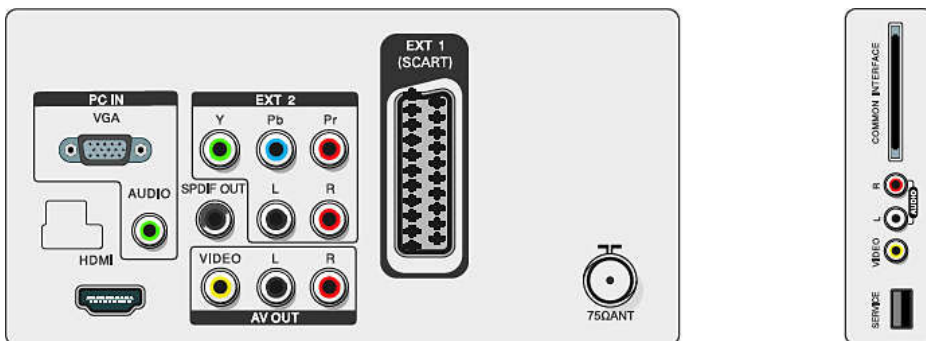

## Accessories

- Included accessories: Table top stand, Power cord, Quick start guide, User Manual, Remote Control, Batteries for remote control

Issue date 2024-03-24

Version: 3.0.1

EAN: 87 12581 59592 0

© 2024 Koninklijke Philips N.V.  
All Rights reserved.