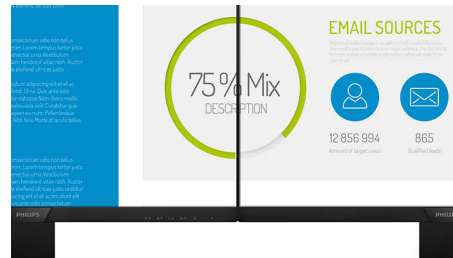

Ultra-narrow Border

The new Philips displays feature ultra-narrow borders which allow for minimal distractions and maximum viewing size. Especially suited for multi-display or tiling setups like gaming, graphic design and professional applications, the ultra-narrow border display gives you the feeling of using one large display.