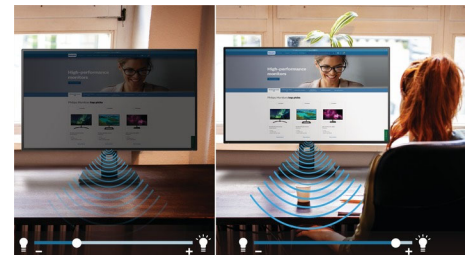

PowerSensor

PowerSensor is a built-in 'people sensor' that transmits and receives harmless infrared signals to determine if user is present and automatically reduces monitor brightness when user steps away from the desk, cutting energy costs by up to 70 percent and prolonging monitor life.