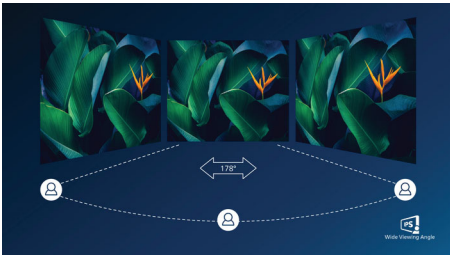

Designed for sustainability

- Designed to meet environmental standards
- PowerSensor saves up to 70% energy costs

PHILIPS

LCD monitor with USB-C
B Line 27" (68.6 cm), 1920 x 1080 (Full HD)

273B9/89

Highlights

USB-C connection

This Philips display features a USB type-C connector with power delivery. With intelligent and flexible power management, you can power charge your compatible device directly. Its slim, reversible USB-C allows for easy, one-cable connection. You can watch high resolution video and transfer data at a super-speed, while powering up and re-charging your compatible device at the same time.

IPS technology

IPS displays use an advanced technology which gives you extra wide viewing angles of 178/178 degree, making it possible to view the display from almost any angle - even in 90 degree Pivot mode! Unlike standard TN panels, IPS displays gives you remarkably crisp images with vivid colors, making it ideal not only for Photos, movies and web browsing, but also for professional applications which demand color accuracy and consistent brightness at all times.