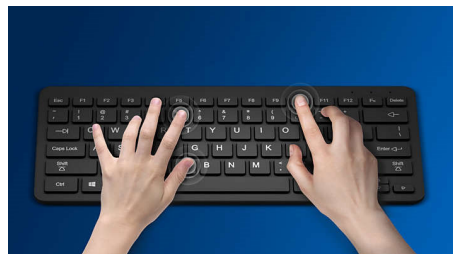

Stylish design

- Stylish design fits your cool style

Comfortable accurate control

- Ambidextrous shape feels good in right or left hand
- Comfortable ergonomic mouse design feels great
- High definition optical tracking for smooth control

Stylish design

With the slim design you are more likely to keep this with you for on-the-go productivity.

Ambidextrous mouse design

Ambidextrous shape feels good in right or left hand

Smooth optical tracking

High definition optical tracking for smooth control

Keystrokes for durability

Keys last millions of keystrokes for durability

Specifications

OS/System Requirements

- System Requirements: Microsoft Windows 2000, ME, XP, Vista and above, Linux, IOS