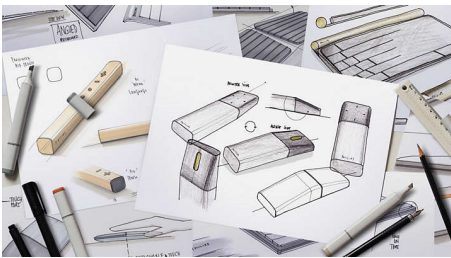

Stylish design

- Stylish design fits your cool style

Comfortable accurate control

- Ambidextrous shape feels good in right or left hand
- Comfortable ergonomic mouse design feels great
- High definition optical tracking for smooth control

SPT6202B/00

Highlights

Plug-and-play

Simple plug-and-play wired USB connections

Comfortable ergonomic design

Comfortable ergonomic mouse design feels great

Water resistant keys

Life can be messy. With this water resistant keyboard, the occasional spill or spray off is no problem. These keyboards are built to last.

Stylish design

With the slim design you are more likely to keep this with you for on-the-go productivity.

Ambidextrous mouse design

Ambidextrous shape feels good in right or left hand

Smooth optical tracking