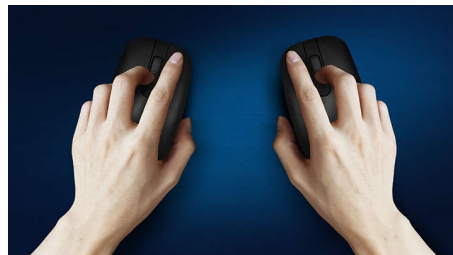

Stylish design

- Stylish design fits your cool style

Comfortable accurate control

- Ambidextrous shape feels good in right or left hand
- Comfortable ergonomic mouse design feels great
- High definition optical tracking for smooth control

SPT6202B/00

Highlights

Plug-and-play

Simple plug-and-play wired USB connections

Comfortable ergonomic design

Comfortable ergonomic mouse design feels great

Water resistant keys

Life can be messy. With this water resistant keyboard, the occasional spill or spray off is no problem. These keyboards are built to last.

Stylish design

With the slim design you are more likely to keep this with you for on-the-go productivity.

Ambidextrous mouse design

Ambidextrous shape feels good in right or left hand

Smooth optical tracking