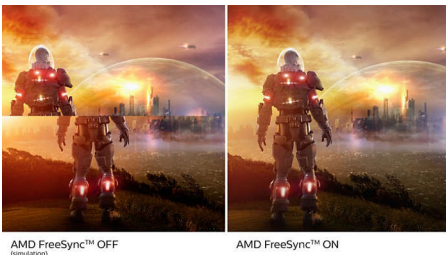

Features designed for you

- Built-in stereo speakers for multimedia
- Less eye fatigue with Flicker-free technology
- LowBlue Mode for easy on-the-eyes productivity

The gaming advantage is yours

- 1ms (MPRT) fast response for crisp image and smooth gameplay
- AMD FreeSync™ Premium; tear free, stutter free, fluid gaming
- SmartImage game mode optimized for gamers
- 144Hz refresh rates for ultra-smooth, brilliant images
- Ultra Wide-Color wider range of colors for a vivid picture

Immersive visuals

- 16:9 Full HD display for crisp detailed images
- SmartContrast for rich black details
- VA display delivers awesome images with wide viewing angles

PHILIPS

Highlights

VA display

Philips VA LED display uses an advanced multi-domain vertical alignment technology which gives you super-high static contrast ratios for extra vivid and bright images. While standard office applications are handled with ease, it is especially suitable for photos, web-browsing, movies, gaming, and demanding graphical applications. It's optimized pixel management technology gives you 178/178 degree extra wide viewing angle, resulting in crisp images.

AMD FreeSync™ Premium

Gaming shouldn't be a choice between choppy gameplay or broken frames. AMD FreeSync™ Premium equips serious gamers with a fluid, tear-free gameplay experience at peak performance. There are no compromises, game confidently with a high refresh rate, low framerate compensation, and low latency.