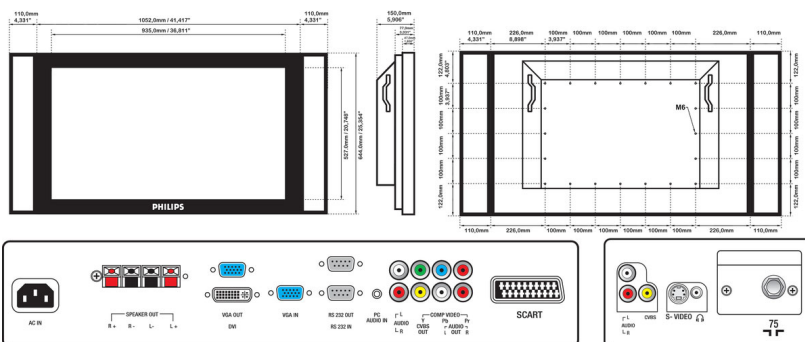

- User convenience: Automatic Brightness Control, Automatic Overheat Warning, On-screen Display
- OSD Languages: English, French, German, Italian, Spanish, Simplified Chinese
- Detachable Audio: 2x10 W RMS Speakers
- Onboard Operating Controls: Hidden controls
- Other convenience: Cable management, Carrying handles, Kensington lock
- Plug & Play Compatibility: sRGB, Windows 98/ME/2000/XP
- Network controllable: RS232
- VESA Mount: 600 x 400 mm
- Regulatory approvals: C-Tick, CE Mark, FCC-B, UL, CSA, MPRII, TÜV/GS

Power

- Consumption (On mode): typ. 140 W (PC), 220 W (TV)
- Power supply: Built-in, 90-264 VAC, 50/60 Hz
- Sleep Mode: <3W

Dimensions

- Dimensions (w/o base & speakers) (W x H x D): 1052 x 644 x 150 mm
- Width (with speakers): 1272 mm
- Set dimensions in inch (W x H x D): 42.42 x 25.76 x 5.91 inch
- Width (with speakers) (inch): 50.079 inch
- Weight: 31 kg
- Product weight (lb): 68.34 lb
- MTBF: 50,000 hrs
- Temperature (operation): 0°C to +35°C
- Relative humidity: 5% - 90%

Accessories

- Included accessories: Speakers (L/R), Table top stand (2 feet), DVI-D cable, VGA cable, Remote Control, Battery, AC Power Cord
- Optional accessories: PAL tuner box BPL4221R1, Ceiling mount BM04111&BM01111, Fixed wall mount BM02111, Flex wallmount BM04111&BM02212
- User Guide on CD-ROM

Miscellaneous

- Warranty: Europe: 3-year on site, APMEA: 1 year
- Bezel: silver

Issue date 2022-05-10

Version: 6.0.10

12 NC: 8639 000 16294
EAN: 87 10895 89599 6

© 2022 Koninklijke Philips N.V.
All Rights reserved.

Specifications are subject to change without notice.
Trademarks are the property of Koninklijke Philips N.V.
or their respective owners.

www.philips.com