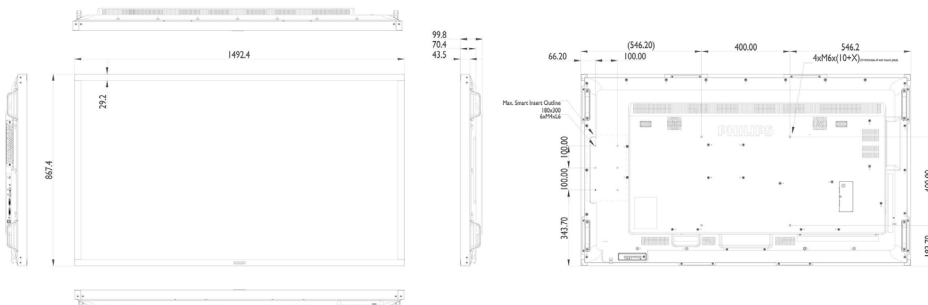

Operating conditions

- Altitude: 0 ~ 3000 m
- Temperature range (operation): 5 ~ 40 °C
- MTBF: 50,000 hour(s)
- Relative humidity: 20 ~ 80 %
- Temperature range (storage): -20 ~ 60 °C

Multimedia Applications

- USB Playback Video: M2TS, M4V, MK3D, MKV, MP4, MPEG, MPG, MTS, TS, TTS, VOB, WMV
- USB Playback Picture: BMP, GIF, JPEG, JPG, PDF
- USB Playback Audio: AAC, AIF, AIFF, ASF, LPCM, M3U, M4A, MP3, MP4, WAV, WMA

Internal Player

- CPU: Quad Core Cortex A9 1.8 GHz
- GPU: ARM Mali400 Quad Core 533 MHz

- Memory: 2 GB DDR3
- Storage: 16 GB EMMC

Accessories

- Included accessories: AC Power Cord, RS232 cable, USB cable, Remote Control, Batteries for remote control, Quick start guide
- Optional accessories: ColourCalibrationKit (CCK4602), HDBaseT OPS Receiver (CRD25), Tabletop stand
- Stand: BMO5922 (Optional)

Miscellaneous

- On-Screen Display Languages: Arabic, English, French, German, Italian, Japanese, Polish, Spanish, Turkish, Russian, Simplified Chinese, Traditional Chinese, Danish, Dutch, Finnish, Norwegian, Portuguese, Swedish
- Warranty: 3 year warranty
- Regulatory approvals: CE, FCC, Class B, UL/cUL, RoHS, CB, C-Tick, EnergyStar 7.0, GOST, BSMI

Interactivity

- Multi-touch technology: Infrared touch
- Touchpoints: 10 simultaneous touch points
- Plug and play: HID compliant
- Protection glass: 5 mm tempered safety glass, Anti-Glare, Anti-Reflective

Issue date 2024-03-24

Version: 1.0.1

EAN: 87 12581 74131 0

© 2024 Koninklijke Philips N.V.
All Rights reserved.

Specifications are subject to change without notice.
Trademarks are the property of Koninklijke Philips N.V.
or their respective owners.

www.philips.com