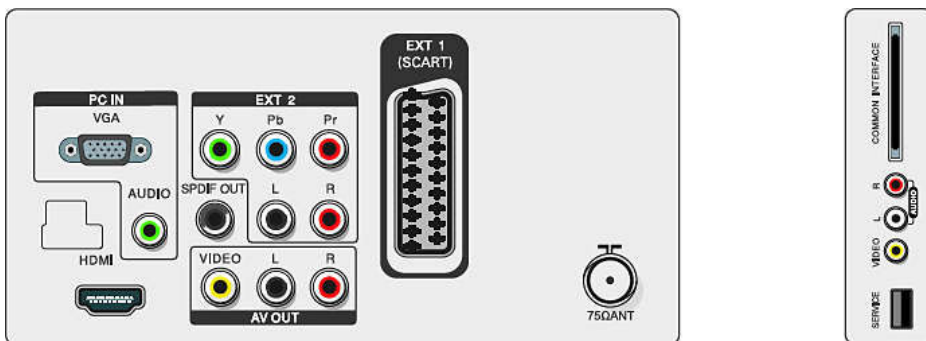

Built-in TV tuner

A television tuner built into a monitor to display television signals as well as computer data.

Remote control for TV

Remote control for TV functions

Specifications

Connectivity

- Signal Input: VGA (Analog), HDMI, PC Audio in
- Other connections: Common Interface, CVBS in, Audio L/R in, USB Service port, S/PDIF out (coaxial)
- Ext 1: SCART in
- Ext 2: YPbPr in, Audio L/R in
- Ext 3: CVBS out, Audio L/R out

Accessories

- Included accessories: Table top stand, Power cord, Quick start guide, User Manual, Remote Control, Batteries for remote control

Issue date 2024-03-24

Version: 3.0.1

EAN: 87 12581 59592 0

© 2024 Koninklijke Philips N.V.
All Rights reserved.