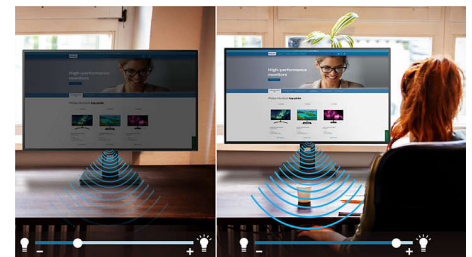

PowerSensor

PowerSensor is a built-in 'people sensor' that transmits and receives harmless infrared signals to determine if the user is present and automatically reduces monitor brightness when the user steps away from the desk, cutting energy costs by up to 70 percent and prolonging monitor life.

100% recycled packing material

100% recycled packing material for less environmental impact.

High-speed data transfer

USB 3.2 high-speed data transfer