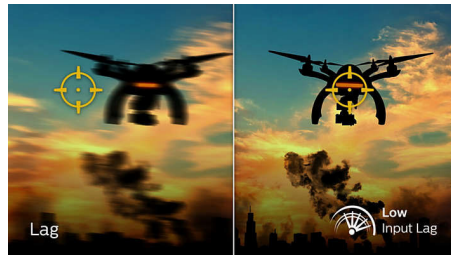

165Hz Gaming

You play intense, competitive gaming. You demand display with lag free, ultra-smooth images. This Philips display redraws the screen image up-to 165 times per second, effectively faster than a standard display. A lower frame rate can make enemies appear to jump from spot to spot on the screen, making them difficult targets to hit. With 165Hz frame rate, you get those critical missing images on the screen which shows enemy movement in ultra-smooth motion so you can easily target them. With ultra-low input lag and no screen tearing, this Philips display is your perfect gaming partner

1ms MPRT fast response

MPRT (motion picture response time) is more intuitive way to describe the response time, which directly refers the duration from seeing blurry noise to clean and crisp images. Philips gaming monitor with 1 ms MPRT effectively eliminates smearing and motion blur, delivers sharper and precise visuals to enhance gaming experience. Best choice for playing thrilling and twitch-sensitive games.

Low Input Lag

Input lag is the amount of time that elapses between performing an action with connected devices and seeing the result on screen. Low input lag reduces the time delay between entering a command from your devices to monitor, greatly improve on playing twitch-sensitive video games, particularly important to whom plays fast-paced, competitive games.