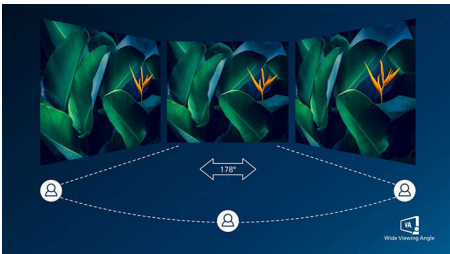

PHILIPS

Full HD Curved LCD display
E Line 32 (31.5" / 80 cm diag.), 1920 x 1080 (Full HD)

Highlights

Curved display design

Desktop monitors offer a personal user experience, which suits a curve design very well. The curved screen provides a pleasant yet subtle immersion effect, which focuses on you at the center of your desk.

VA display

Philips VA LED display uses an advanced multi-domain vertical alignment technology which gives you super-high static contrast ratios for extra vivid and bright images. While standard office applications are handled with ease, it is especially suitable for photos, web-browsing, movies, gaming, and demanding graphical applications. It's optimized pixel management technology gives you 178/178 degree extra wide viewing angle, resulting in crisp images.