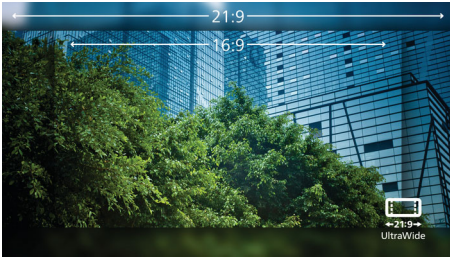

Highlights

UltraWide CrystalClear images

These Philips screens deliver CrystalClear, UltraWide Quad HD 3440 x 1440 pixel images. Utilizing high performance panels with high-density pixel count, 178/178 wide viewing angles, these new displays will make your images and graphics come alive. The UltraWide 21:9 format enables more productivity with more room for side-by-side comparisons and more viewable spreadsheet columns. Whether you are demanding professional requiring extremely detailed information for CAD-CAM solutions, or a financial wizard working on huge spreadsheets, Philips displays delivers CrystalClear images.