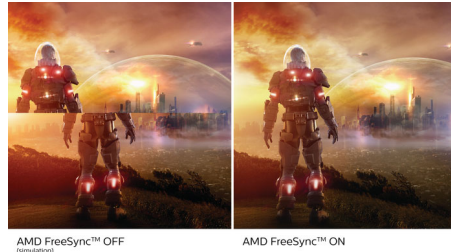

Ultra-smooth gaming

Gaming shouldn't be a choice between choppy gameplay or broken frames. With the new Philips monitor it doesn't have to be. Get fluid, artifact-free performance at virtually any framerate with AMD FreeSync™ technology, smooth quick refresh and ultra-fast response time.