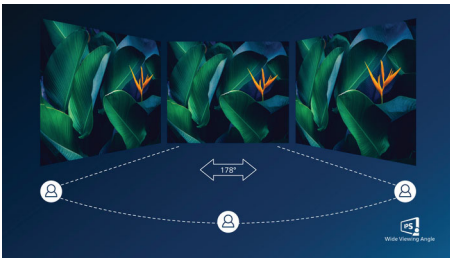

27E9QDSB/01

Highlights

Ultra Wide-Color Technology

Ultra Wide-Color Technology delivers a wider spectrum of colors for a more brilliant picture. Ultra Wide-Color wider "color gamut" produces more natural-looking greens, vivid reds and deeper blues. Bring, media entertainment, images, and even productivity more alive and vivid colors from Ultra Wide-Color Technology.

IPS technology

IPS displays use an advanced technology which gives you extra wide viewing angles of 178/178 degree, making it possible to view the display from almost any angle. Unlike standard TN panels, IPS displays gives you remarkably crisp images with vivid colors, making it ideal not only for Photos, movies and web browsing, but also for professional applications which demand color accuracy and consistent brightness at all times.

UltraNarrow Border

The new Philips displays feature ultra-narrow borders which allow for minimal distractions

and maximum viewing size. Especially suited for multi-display or tiling setup like gaming, graphic design and professional applications, the ultra-narrow border display gives you the feeling of using one large display.