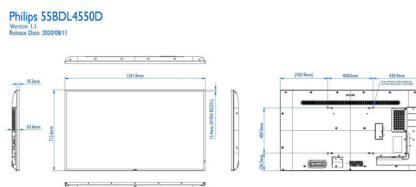

Dimensions

- Set Width: 1241.8 mm
- Product weight: 16.6 kg
- Set Height: 712.6 mm
- Set Depth: 63.6 mm
- Set Width (inch): 48.89 inch
- Set Height (inch): 28.06 inch
- Wall Mount: 400 (H) x 400(V) mm, M6
- Set Depth (inch): 2.50 inch
- Bezel width: 13.9 mm (Even bezel)
- Product weight (lb): 36.60 lb

Operating conditions

- Altitude: 0 ~ 3000 m
- Temperature range (operation): 0 ~ 40 °C
- MTBF: 50,000 hour(s)
- Temperature range (storage): -20 ~ 60 °C
- Humidity range (operation)[RH]: 20 ~ 80% (without condensation)
- Humidity range (storage) [RH]: 5 ~ 95% (without condensation)

Multimedia Applications

- USB Playback Video: MPEG, H.263, H.264, H.265, VP8
- USB Playback Picture: BMP, JPEG, PNG
- USB Playback Audio: AAC, HEAAC, MPEG

Accessories

- Included accessories: Quick start guide, RS232 cable, AC Power Cord, HDMI cable, Remote Control & AAA Batteries
- Included Accessories: AC Switch Cover, Philips logo (x1), RS232 daisy-chain cable, Screws, USB Cover (x1)
- Stand: BM05922(Optional)

Miscellaneous

- On-Screen Display Languages: English, French,

- German, Spanish, Polish, Turkish, Russian, Italian, Simplified Chinese, Traditional Chinese, Arabic, Japanese, Danish, Dutch, Finnish, Norwegian, Portuguese, Swedish
- Warranty: 3 year warranty
- Regulatory approvals: CE, RoHS, BSMI, CB, CU, FCC, Class A, PSB, EMF, VCCI, CCC, ETL

Issue date 2024-03-23

Version: 1.0.1

EAN: 87 12581 76895 9

© 2024 Koninklijke Philips N.V.
All Rights reserved.

Specifications are subject to change without notice.
Trademarks are the property of Koninklijke Philips N.V.
or their respective owners.

www.philips.com