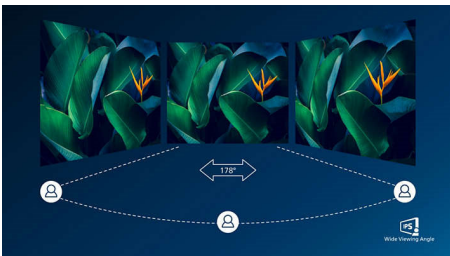

USB-C connection

This Philips display features a USB type-C connector with power delivery. With intelligent and flexible power management, you can power charge your compatible device directly. Its slim, reversible USB-C allows for easy, one-cable connection. You can watch high resolution video and transfer data at a super-speed, while powering up and re-charging your compatible device at the same time.

IPS technology

IPS displays use an advanced technology which gives you extra wide viewing angles of 178/178 degree, making it possible to view the display from almost any angle - even in 90 degree Pivot mode! Unlike standard TN panels, IPS displays gives you remarkably crisp images with vivid colors, making it ideal not only for Photos, movies and web browsing, but also for professional applications which demand color accuracy and consistent brightness at all times.