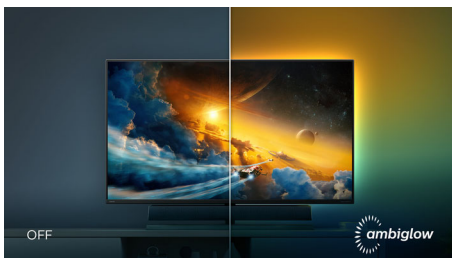

4K HDR display with Ambiglow
Momentum 55" (139.7 cm), 3840 x 2160 (4K UHD)

558M1RY/01

Highlights

Sound by Bowers & Wilkins

Six sound modes to optimize your gaming, viewing or listening experience. Sport & Racing: Create a realistic, being-there experience when enjoying sports or racing games. RPG and Adventure: Immerse yourself in spacious and atmospheric sound. Shooting and Action: Experience punchy, impactful sound for maximum excitement and realism. Movie Watching: Enhance movie soundtracks for an immersive, cinematic listening experience. Music: True Sound by Bowers & Wilkins, delivering the performance as the artist intended. Personal: Access the EQ menu to adjust the sound to your specific requirements.

Kvadrat speaker fabric

Sound this perfect should be heard with no obstructions. The soundbar on this Philips display is covered with a premium speaker fabric created by high-end manufacturer Kvadrat. This beautiful wool-blend material is acoustically transparent, allowing every scintillating detail to flow freely from the speaker into the room.

Ambiglow technology

Ambiglow adds a new dimension to your viewing experience. The innovative Ambiglow technology enhances the content on the screen by creating a halo of light from the monitor. Its fast processor analyses the incoming image content and continuously adapts the color and brightness of the emitted

light to match the image. Especially suited for watching movies, sports or playing games, Philips Ambiglow offers you a unique and immersive viewing experience.