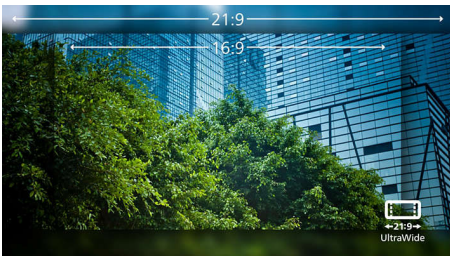

UltraWide CrystalClear images

These Philips screens deliver Crystal Clear, UltraWide Quad HD 3440 x 1440 pixel images. Utilising high-performance panels with high-density pixel count and 178/178 wide viewing angles, these new displays will make your images and graphics come alive. The UltraWide 21:9 format enables more productivity with more room for side-by-side comparisons and more viewable spreadsheet columns. Whether you are a demanding professional requiring extremely detailed

information for CAD-CAM solutions or a financial wizard working on huge spreadsheets, Philips displays deliver Crystal Clear images.