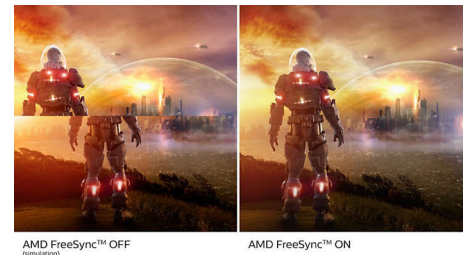

Ultra-smooth gaming

Gaming shouldn't be a choice between choppy gameplay or broken frames. With the new Philips monitor it doesn't have to be. Get fluid, artefact-free performance at virtually any frame rate with AMD FreeSync™ technology, smooth, quick refresh and ultra-fast response time.