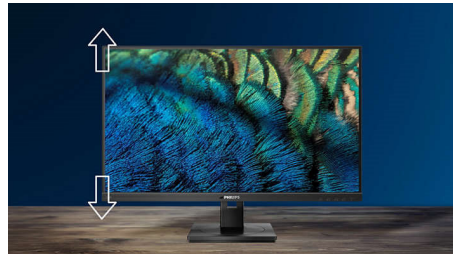

Curved UltraWide LCD display
X Line 34" (86.36 cm), 3440 x 1440 (WQHD)

Highlights

Curved display design

Desktop monitors offer a personal user experience, which suits a curved design very well. The curved screen provides a pleasant yet subtle immersion effect, which focuses on you at the centre of your desk.

100 Hz fast refresh

For gaming and video performance, you demand display with lag-free, ultra-smooth images. This Philips display redraws the screen image up to 100 times per second, much faster than a standard display. A lower frame rate can make enemies appear to jump from spot to spot on the screen, making them difficult targets to hit. With a 100-Hz frame rate, you get those critical missing images on the screen, showing enemy movement in ultra-smooth motion so you can easily target them.

information for CAD-CAM solutions or a financial wizard working on huge spreadsheets, Philips displays deliver Crystal Clear images.

Height-adjustable Ergo Base

The height-adjustable Ergo Base is a 'people-friendly' Philips monitor base that not only tilts, but is also height adjustable, so that each user can adjust the monitor to their personal preference for maximum viewing comfort and efficiency.