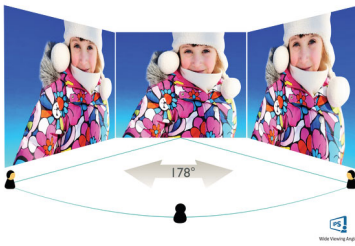

Full HD LCD monitor
V Line 22 (21.5" / 54.6 cm diag.), 1920 x 1080 (Full HD)

223V7QHSB/56

Highlights

IPS technology

IPS displays use an advanced technology which gives you extra wide viewing angles of 178/178 degree, making it possible to view the display from almost any angle. Unlike standard TN panels, IPS displays gives you remarkably crisp images with vivid colors, making it ideal not only for Photos, movies and web browsing, but also for professional applications which demand color accuracy and consistent brightness at all times.