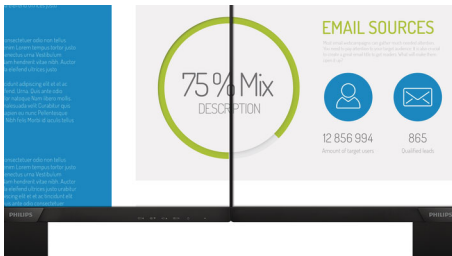

UltraNarrow Border

The new Philips displays feature ultra-narrow borders which allow for minimal distractions

and maximum viewing size. Especially suited for multi-display or tiling setup like gaming, graphic design and professional applications, the ultra-narrow border display gives you the feeling of using one large display.