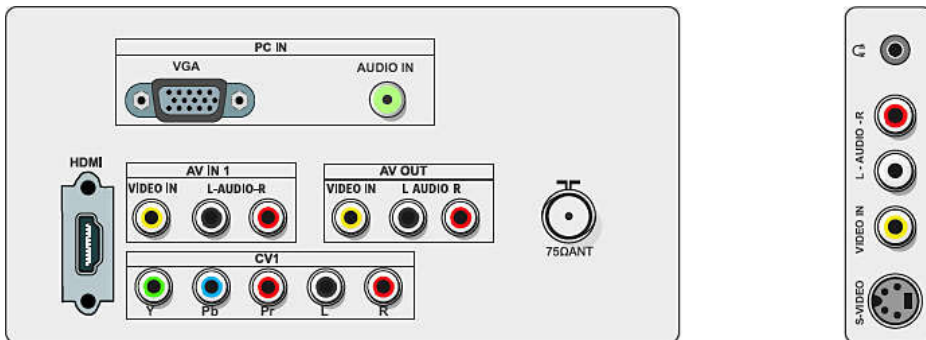

## Tuner/Reception/Transmission

- Aerial Input: 75 ohm coaxial (IEC75)
- TV system: PAL I, PAL B/G, PAL D/K
- Video Playback: NTSC, PAL
- Tuner Display: PLL

## Accessories

- Included accessories: Table top stand, Power cord, Quick start guide, User Manual, Remote Control, Batteries for remote control

Issue date 2024-03-24

Version: 4.0.3

EAN: 87 12581 49404 9

© 2024 Koninklijke Philips N.V.  
All Rights reserved.