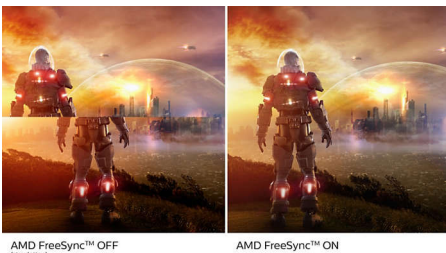

272E1GAEZ/00

Highlights

VA display

The Philips VA LED display uses an advanced multi-domain vertical alignment technology that gives you super-high static contrast ratios for extra-vivid and bright images. While standard office applications are handled with ease, it is especially suitable for photos, web browsing, films, gaming and demanding graphical applications. Its optimised pixel management technology gives you a 178/178 degree extra-wide viewing angle, resulting in crisp images.

AMD FreeSync™ Premium

Gaming shouldn't be a choice between choppy gameplay or broken frames. AMD FreeSync™ Premium equips serious gamers with a fluid, tear-free gameplay experience at peak performance. There are no compromises, game confidently with a high refresh rate, low framerate compensation and low latency.