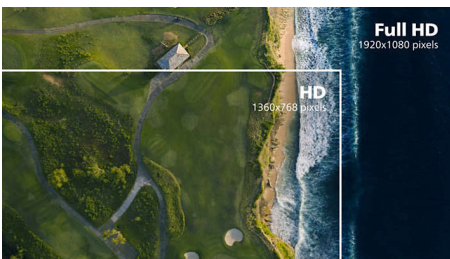

16:9 Full HD display

Picture quality matters. Regular displays deliver quality, but you expect more. This display features enhanced Full HD 1920 x 1080 resolution. With Full HD for crisp detail paired with high brightness, incredible contrast and realistic colors expect a true to life picture.