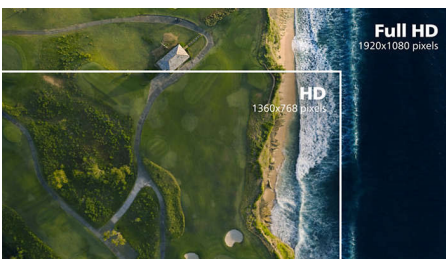

16:9 Full HD display

Picture quality matters. Regular displays deliver quality, but you expect more. This display features enhanced Full HD 1920 x 1080

resolution. With Full HD for crisp detail paired with high brightness, incredible contrast and realistic colours, expect a true-to-life picture.