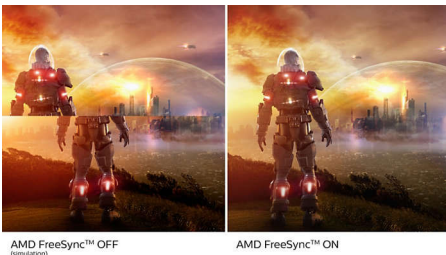

Ultra-smooth gaming

Gaming shouldn't be a choice between choppy gameplay or broken frames. With the new Philips monitor it doesn't have to be. Get fluid, artefact-free performance at virtually any frame rate with AMD FreeSync™ technology, smooth, quick refresh and ultra-fast response time.