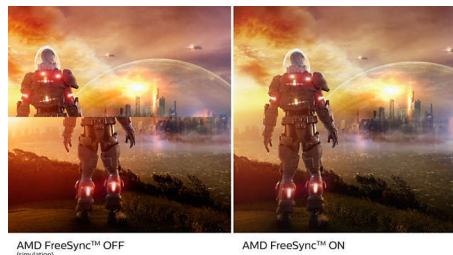

Ultra-smooth gaming

Gaming shouldn't be a choice between choppy gameplay or broken frames. With the new Philips monitor it doesn't have to be. Get fluid, artifact-free performance at virtually any framerate with AMD FreeSync™ technology, smooth quick refresh and ultra-fast response time.