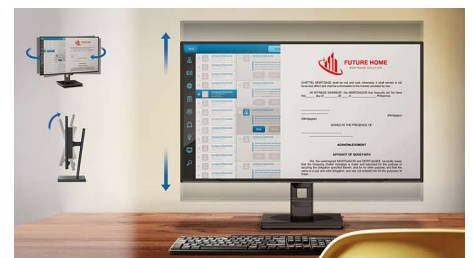

## MultiClient Integrated KVM

With MultiClient Integrated KVM switch, you can control two separate PCs with one monitor-keyboard-mouse set up. A convenient button allows you to quickly switch between sources. Handy with set-ups that require dual PC computing power or sharing one large monitor to show two different PCs.

## Compact Ergo Base

The Compact Ergo Base is a people-friendly Philips monitor base that tilts, swivels and height-adjusts so each user can position the monitor for maximum viewing comfort and efficiency.