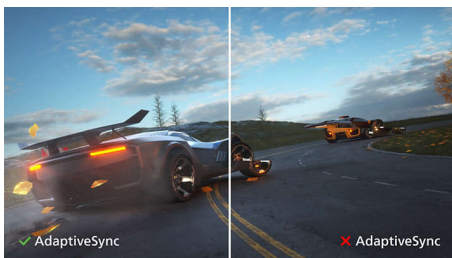

Adaptive-Sync technology

Gaming shouldn't be a choice between choppy gameplay or broken frames. Get fluid, artifact-free performance at virtually any framerate

with Adaptive-Sync technology, smooth quick refresh and ultra-fast response time.