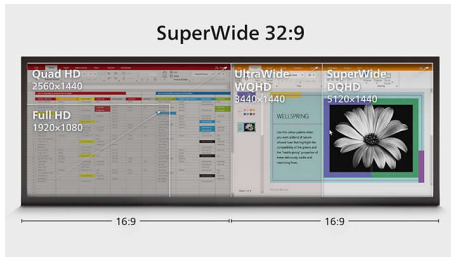

32:9 SuperWide curved LCD display
P Line 49 (48.8" / 124 cm diag.), 5120 x 1440 (Dual QHD)

498P9Z/75

Highlights

32:9 SuperWide

32:9 SuperWide 49" screen, with 5120 x 1440 resolution, is designed to replace multiscreen setups for massive wide view. It's like having two 27" 16:9 Quad HD displays side-by-side. SuperWide monitors offer screen area of dual monitors without the complicated setup.