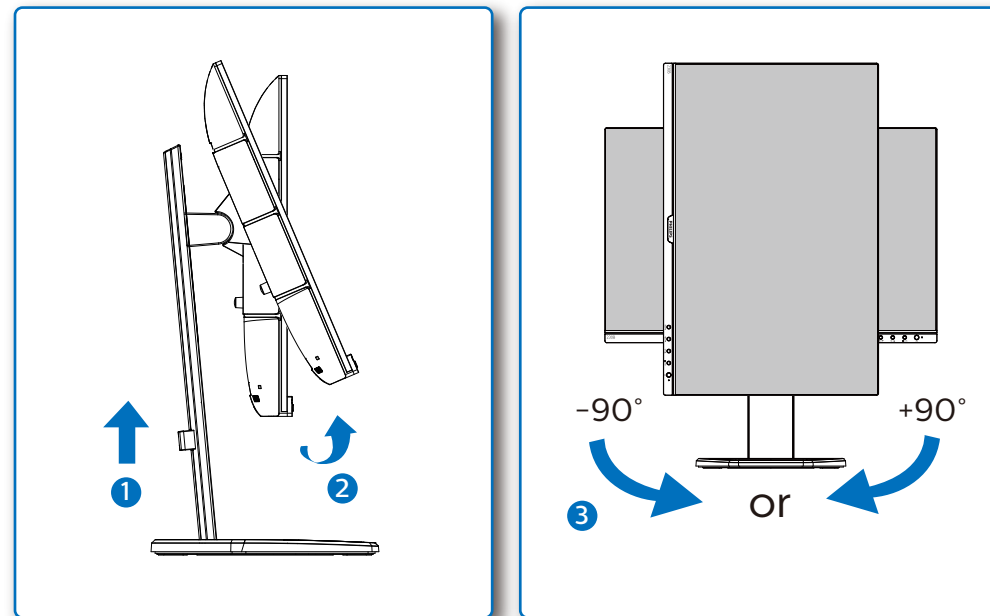

GRAPHIC DEVELOPMENT MMD	
Product name	230B8QHNB-QSG
Project no.	
Finishing	Folded sheet
Scale	1:1
Size Spreads	594 (W) x 210 (H) mm
Size	148.5 (W) x 210 (H) mm
Operator(s)	
Date amended	Mar. 19, 2019
VERSION No.	1
APPROVAL	
QC Lithographer	
Product Manager	
Date Check	
ARTWORK DOCUMENT	
Paper	80gsm White, woodfree coated
Numbers of colours	2C2C
Spotcolor	
Aftertreatment	
☐ Cropping	
☐ Coating	
☐ Varnishing	
☐ Embossing	
☐ Cutterguide	
☐ Die-cut	
☐ Binding	
☐ Glue	

4