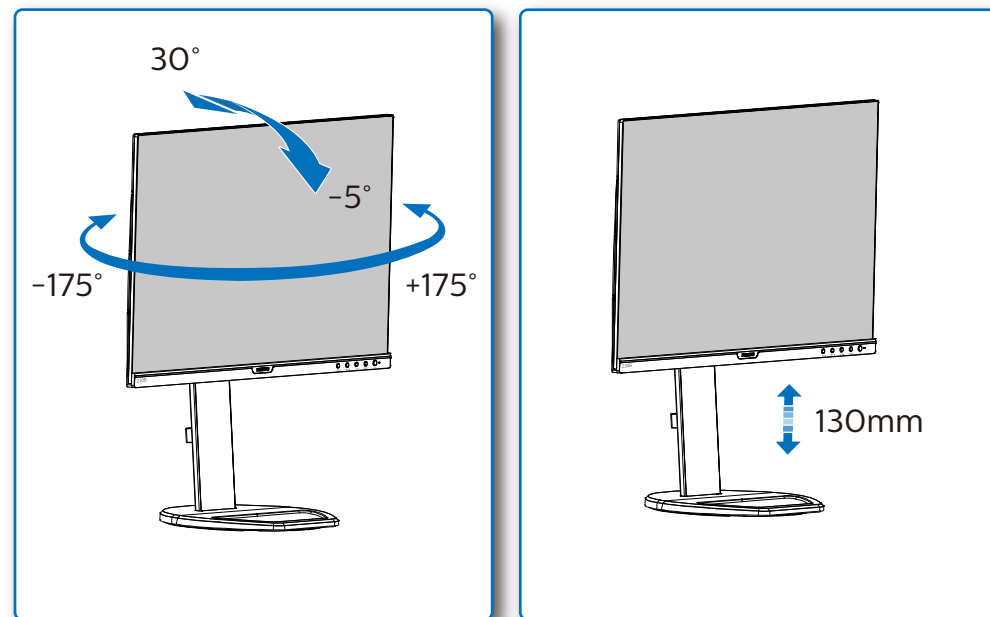

GRAPHIC DEVELOPMENT MMD	
Product name	230B8QHNB-QSG
Project no.	
Finishing	Folded sheet
Scale	1:1
Size Spreads	594 (W) x 210 (H) mm
Size	148.5 (W) x 210 (H) mm
Operator(s)	
Date amended	Mar. 19, 2019
VERSION No.	1
APPROVAL	
QC Lithographer	
Product Manager	
Date Check	
ARTWORK DOCUMENT	
Paper	80gsm White, woodfree coated
Numbers of colours	2C2C
Spotcolor	
Aftertreatment	
☐ Cropping	
☐ Coating	
☐ Varnishing	
☐ Embossing	
☐ Cutterguide	
☐ Die-cut	
☐ Binding	
☐ Glue	

4