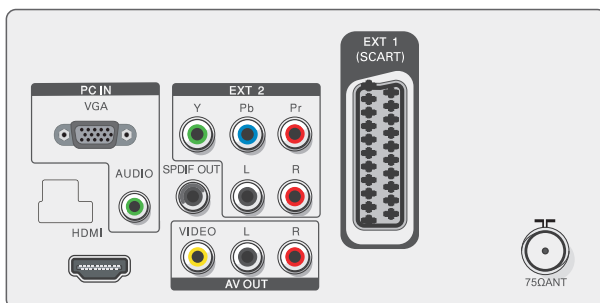

- Screen Format Adjustments: Widescreen, Normal, Zoom 1, Zoom 2, Auto Format, Subtitle Zoom, Super Zoom
- Smart mode: Movie, Personal, Vivid, Standard, Eco
- SmartSound: Music, Speech, Personal
- Teletext: 1000 page Smart Text

Tuner/Reception/Transmission

- Aerial Input: 75 ohm coaxial (IEC75)
- TV system: PAL I, PAL B/G, PAL D/K, SECAM B/G, SECAM D/K, SECAM L/L'
- Video Playback: NTSC, SECAM, PAL
- Tuner Display: PLL
- Digital TV: DVB Terrestrial *
- Tuner bands: Hyperband, S-Channel, UHF, VHF

Connectivity

- Signal Input: VGA (Analog), HDMI, PC Audio in
- Ext 1: SCART in
- Ext 2: YPbPr in, Audio L/R in
- Ext 3: CVBS out, Audio L/R out
- Other connections: Common Interface, CVBS in, Audio L/R in, USB Service port, S/PDIF out (coaxial)

Power

- On mode: 33.40 W (Typ.@monitor mode)
- Off mode: 0.18 W
- Ambient temperature: 0 °C to 40 °C
- Mains power: 100-240V, 50/60Hz

Dimensions

- Product with stand (mm): 399 x 560 x 176 mm
- Product without stand (mm): 364 x 560 x 65 mm
- Packaging in mm (WxHxD): 477 x 653 x 160 mm

Weight

- Product with stand (kg): 5.53 kg
- Product without stand (kg): 5.35 kg
- Product with packaging (kg): 7.59 kg

Accessories

- Included accessories: Table top stand, Power cord, Quick start guide, User Manual, Remote Control, Batteries for remote control

Issue date 2012-05-25

Version: 3.0.1

12 NC: 8670 000 74789
EAN: 87 12581 59592 0

© 2012 Koninklijke Philips Electronics N.V.
All Rights reserved.

Specifications are subject to change without notice.
Trademarks are the property of Koninklijke Philips
Electronics N.V. or their respective owners.

www.philips.com