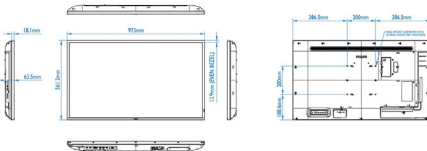

Power

- Standby power consumption: 0.5 W
- Mains power: 100 ~ 240 VAC, 50 ~ 60 Hz
- Consumption (Typical): 90 W
- Consumption (Max): 150 W
- Energy Label Class: G

Operating conditions

- Temperature range (operation): 0 ~ 40 °C
- Temperature range (storage): -20 ~ 60 °C
- Altitude: 0 ~ 3000 m
- MTBF: 50,000 hour(s)
- Humidity range (operation)[RH]: 20 - 80% RH (No condensation)
- Humidity range (storage) [RH]: 5 - 95% RH (No condensation)

Sound

- Built-in speakers: 2 x 10W RMS

Accessories

- Included accessories: Quick start guide, RS232 cable, AC Power Cord, HDMI cable, Remote Control & AAA Batteries
- Stand: BM05922(Optional)
- Included Accessories: RS232 daisy-chain cable, Philips logo (x1), Screws, USB Cover (x1), AC

Switch Cover

Multimedia Applications

- USB Playback Audio: AAC, HEAAC, MPEG
- USB Playback Picture: BMP, JPEG, PNG
- USB Playback Video: MPEG, H.263, H.264, H.265, VP8

Miscellaneous

- On-Screen Display Languages: English, French, German, Spanish, Polish, Turkish, Russian, Italian, Simplified Chinese, Traditional Chinese, Arabic, Japanese, Danish, Dutch, Finnish, Norwegian, Portuguese, Swedish
- Regulatory approvals: CE, CCC, BSMI, CB, VCCI, CU, EMF, ETL, FCC, Class A, PSB, RoHS
- Warranty: 3 year warranty

Issue date 2022-07-14

Version: 3.0.1

12 NC: 8670 001 68848
EAN: 87 12581 76885 0

© 2022 Koninklijke Philips N.V.
All Rights reserved.

Specifications are subject to change without notice.
Trademarks are the property of Koninklijke Philips N.V.
or their respective owners.

www.philips.com