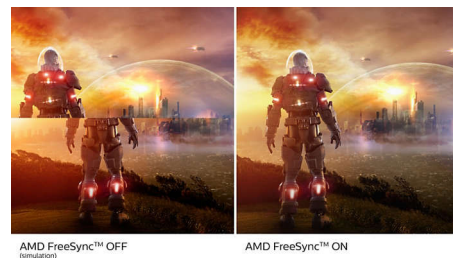

AMD FreeSync™ Premium

Gaming shouldn't be a choice between choppy gameplay or broken frames. AMD FreeSync™ Premium equips serious gamers with a fluid, tear-free gameplay experience at peak performance. There are no compromises, game confidently with a high refresh rate, low framerate compensation, and low latency.