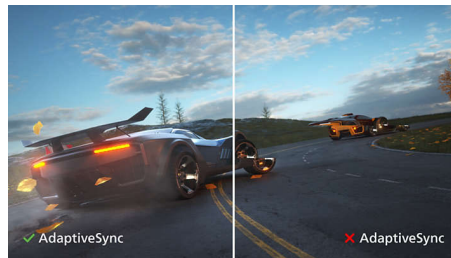

Adaptive-Sync technology

Gaming shouldn't be a choice between choppy gameplay or broken frames. Get fluid, artefact-free performance at virtually any frame rate with Adaptive-Sync technology, smooth quick refresh and ultra-fast response time.