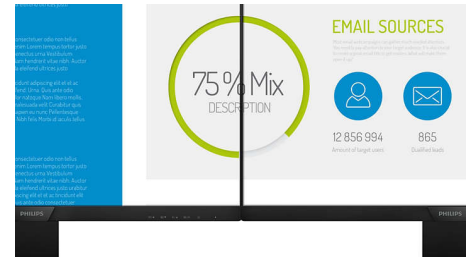

UltraNarrow Border

The new Philips displays feature ultra-narrow borders which allow for minimal distractions and maximum viewing size. Especially suited for multi-display or tiling setup like gaming, graphic design and professional applications, the ultra-narrow border display gives you the feeling of using one large display.