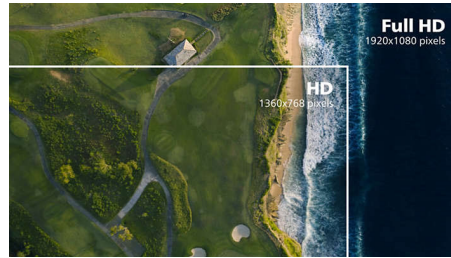

16:9 Full HD display

Picture quality matters. Regular displays deliver quality, but you expect more. This display features enhanced Full HD 1920 x 1080 resolution. With Full HD for crisp detail paired with high brightness, incredible contrast and realistic colors expect a true to life picture.