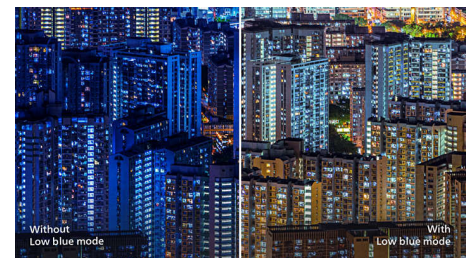

LowBlue Mode

Studies have shown that just as ultra-violet rays can cause eye damage, shortwave length blue light rays from LED displays can cause eye damage and affect vision over time. Developed for wellbeing, Philips LowBlue Mode setting uses a smart software technology to reduce harmful shortwave blue light.