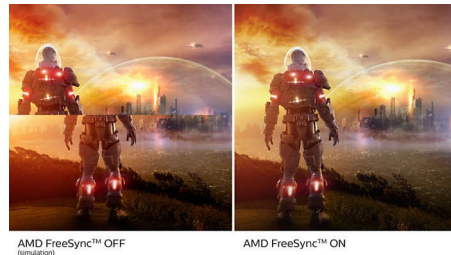

Ultra-smooth gaming

Gaming shouldn't be a choice between choppy gameplay or broken frames. With the new Philips monitor it doesn't have to be. Get fluid, artifact-free performance at virtually any framerate with AMD FreeSync™ technology, smooth quick refresh and ultra-fast response time.