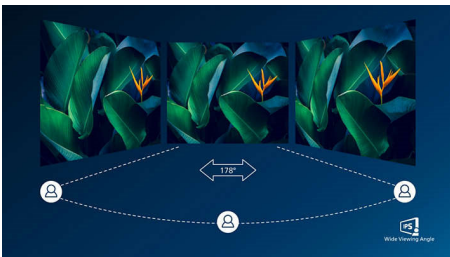

24E1N5300HE/89

Highlights

USB-C connection

This Philips display features a USB type-C connector with power delivery. With intelligent and flexible power management, you can power charge your compatible device directly. Its slim, reversible USB-C allows for easy, one-cable connection. You can watch high resolution video and transfer data at a super-speed, while powering up and re-charging your compatible device at the same time.

IPS technology

IPS displays use an advanced technology which gives you extra wide viewing angles of 178/178 degree, making it possible to view the display from almost any angle. Unlike standard TN panels, IPS displays gives you remarkably crisp images with vivid colors, making it ideal not only for Photos, movies and web browsing, but also for professional applications which demand color accuracy and consistent brightness at all times.