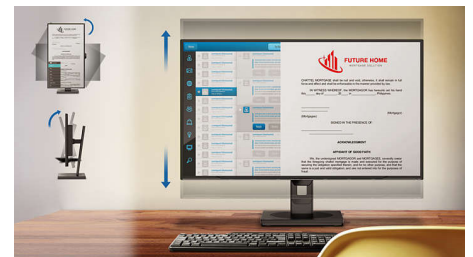

Built-in stereo speakers

A pair of high quality stereo speakers built into a display device. It can be visible front firing, or invisible down firing, top firing, rear firing, etc depending on model and design.

LowBlue Mode & Flicker-free

Our LowBlue Mode and Flicker-free technology have been developed to reduce eye strain and fatigue often caused by long hours in front of a monitor.

Compact Ergo Base

The Compact Ergo Base is a people-friendly Philips monitor base that tilts, pivot and height-adjusts so each user can position the monitor for maximum viewing comfort and efficiency.