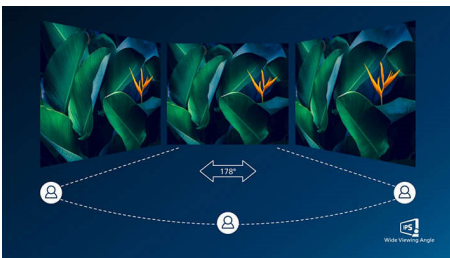

IPS technology

IPS displays use an advanced technology which gives you extra wide viewing angles of 178/178 degree, making it possible to view the display from almost any angle. Unlike standard TN panels, IPS displays gives you remarkably crisp images with vivid colors, making it ideal not only for Photos, movies and web browsing, but also for professional applications which demand color accuracy and consistent brightness at all times.