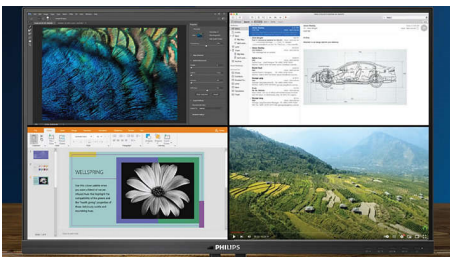

### Expand your viewing experience

- SmartImage presets for easy optimized image settings
- IPS LED wide view technology for image and color accuracy
- UltraClear 4K UHD (3840x2160) resolution for precision
- MultiView 4K for 4 systems on one screen
- Expansive 43-inch class brilliant display

## UltraClear 4K UHD Resolution

These Philips displays utilize high performance panels to deliver UltraClear, 4K UHD (3840 x 2160) resolution images. Whether you are demanding professional requiring extremely detailed images for CAD solutions, using 3D graphics applications or a financial wizard working on huge spreadsheets, Philips displays will make your images and graphics come alive.

## IPS technology

IPS displays use an advanced technology which gives you extra wide viewing angles of 178/178 degree, making it possible to view the display from almost any angle. Unlike standard TN panels, IPS displays gives you remarkably crisp images with vivid colors, making it ideal not only for Photos, movies and web browsing, but also for professional applications which demand color accuracy and consistent brightness at all times.

## MultiView technology for 4K

Philips MultiView feature on this expansive 4K UHD display enables you to have up to four

systems each shown in Full HD on one screen. You can use the Picture-by-Picture (PbP) for monitoring four systems on one screen for control rooms or security. Or for multiple devices like two notebooks side-by-side simultaneously, making collaboration more productive. Or Picture-in-Picture mode (PiP) watching a live football feed from your set-top box, while working on your PC.