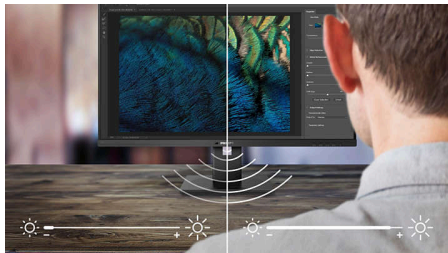

Особенности

PowerSensor

PowerSensor является встроенным "датчиком присутствия", который излучает и улавливает безопасные для человека инфракрасные импульсы, определяет присутствие пользователя и автоматически уменьшает яркость монитора, если пользователь не находится рядом. Эта технология позволяет

снизить энергопотребление на 80 % и значительно увеличить срок службы монитора