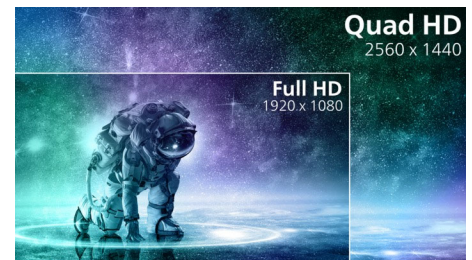

Crystalclear images

These Philips screens deliver Crystalclear, Quad HD 2560x1440 or 2560x1080 pixel images. Utilizing high performance panels with high density pixel count, enabled by high bandwidth sources like USB-C, Displayport, HDMI, these new displays will make your images and graphics come alive. Whether you are demanding professional requiring extremely detailed information for CAD-CAM solutions, using 3D graphic applications or a financial wizard working on huge spreadsheets, Philips displays will give you Crystalclear images.