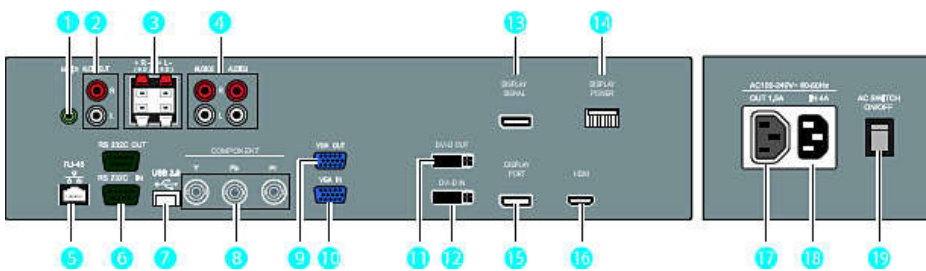

Power

- Consumption (On mode): Typ. 104W
- Standby power consumption: <1W

Supported Display Resolution

- Computer formats: 640 x 480, 60, 67, 72, 75Hz, 800 x 600, 56, 60, 72, 75Hz, 1024 x 768, 60Hz,

- 1280 x 768, 60Hz, 1280 x 800, 60Hz, 1280 x 1024, 60Hz, 1360 x 768, 60Hz, 1366 x 768, 60Hz, 1440 x 900, 60Hz, 1600 x 1200, 60Hz, 1920 x 1080, 60Hz, 1920 x 1200, 60Hz
- Video formats: 480i, 60Hz, 480p, 60Hz, 576p, 50Hz, 576i, 50Hz, 720p, 50, 60Hz, 1080i, 50, 60Hz, 1080p, 50, 60Hz

Dimensions

- Bezel thickness: 20mm
- Set Width: 1085 mm
- Product weight: 18.8 kg
- Set Height: 632 mm
- Set Depth: 38 mm
- Set Width (inch): 42.7 inch
- Set Height (inch): 24.8 inch
- Wall Mount: 400 x 200 mm
- Set Depth (inch): 1.5 inch
- Product weight (lb): 41.4 lb

Operating conditions

- Temperature range (operation): 0 - 40 °C
- MTBF: 60,000 hour(s)
- Relative humidity: 5 - 90 %

Accessories

- Included accessories: Remote Control, Batteries for remote control, AC Power Cord, VGA cable, User manual on CD-ROM, Quick start guide
- Optional accessories: Speakers

Miscellaneous

- On-Screen Display Languages: English, French, German, Italian, Polish, Turkish, Russian, Simplified Chinese
- Warranty: Europe/North America: 3 years
- Regulatory approvals: CE, FCC, Class B, UL/cUL, CCC, RoHS

Packaging dimensions

- EAN: 87 12581 60486 8
- Number of products included: 1
- Packaging type: Carton

Issue date 2024-03-24

Version: 15.2.2

EAN: 87 12581 60486 8

© 2024 Koninklijke Philips N.V.
All Rights reserved.

Specifications are subject to change without notice.
Trademarks are the property of Koninklijke Philips N.V.
or their respective owners.

www.philips.com