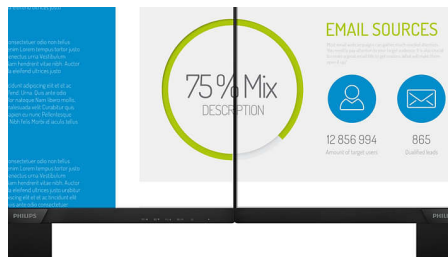

Ultra-narrow Border

The new Philips displays feature ultra-narrow borders which allow for minimal distractions and maximum viewing size. Especially suited for multi-display or tiling setups like gaming, graphic design and professional applications, the ultra-narrow border display gives you the feeling of using one large display.