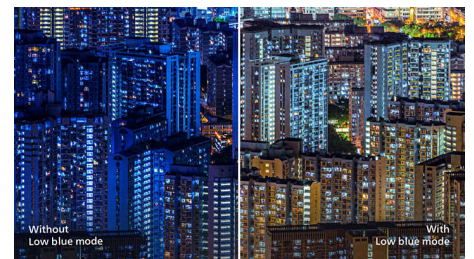

LowBlue Mode

Studies have shown that just as ultra-violet rays can cause eye damage, shortwave length blue light rays from LED displays can cause eye damage and affect vision over time. Developed for wellbeing, Philips LowBlue Mode setting uses a smart software technology to reduce harmful shortwave blue light.